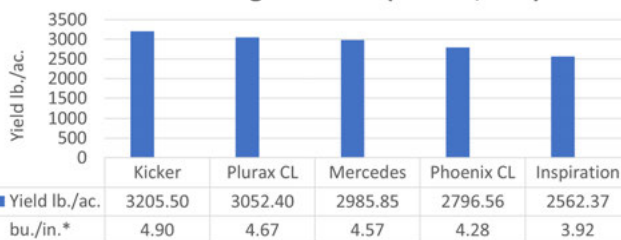

RUBISCO SEEDS WINTER CANOLA STRIP TRIAL, LINCOLN COUNTY, WA

**2021 Winter Canola On-Farm Strip Trial:
Douglas Farms (Almira, WA)**

*In crop precipitation + Fallow reserve

Seeding Date: August 31, 2020

Seeding Rate: 250,000 live seeds/ac.,
12in. rows